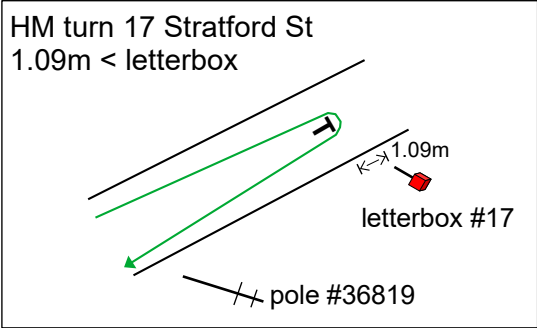

Half Marathon

Course Measurement Map 2025

Finish opposite 5 Witty Rd 7.44m > pole #1492852 at Westaway Park

Hawkesbury Rd turn-point, level with pole #879106 on western side of road

Course →

Priors Pocket Rd turn-point, level with pole #66253 on western side of road