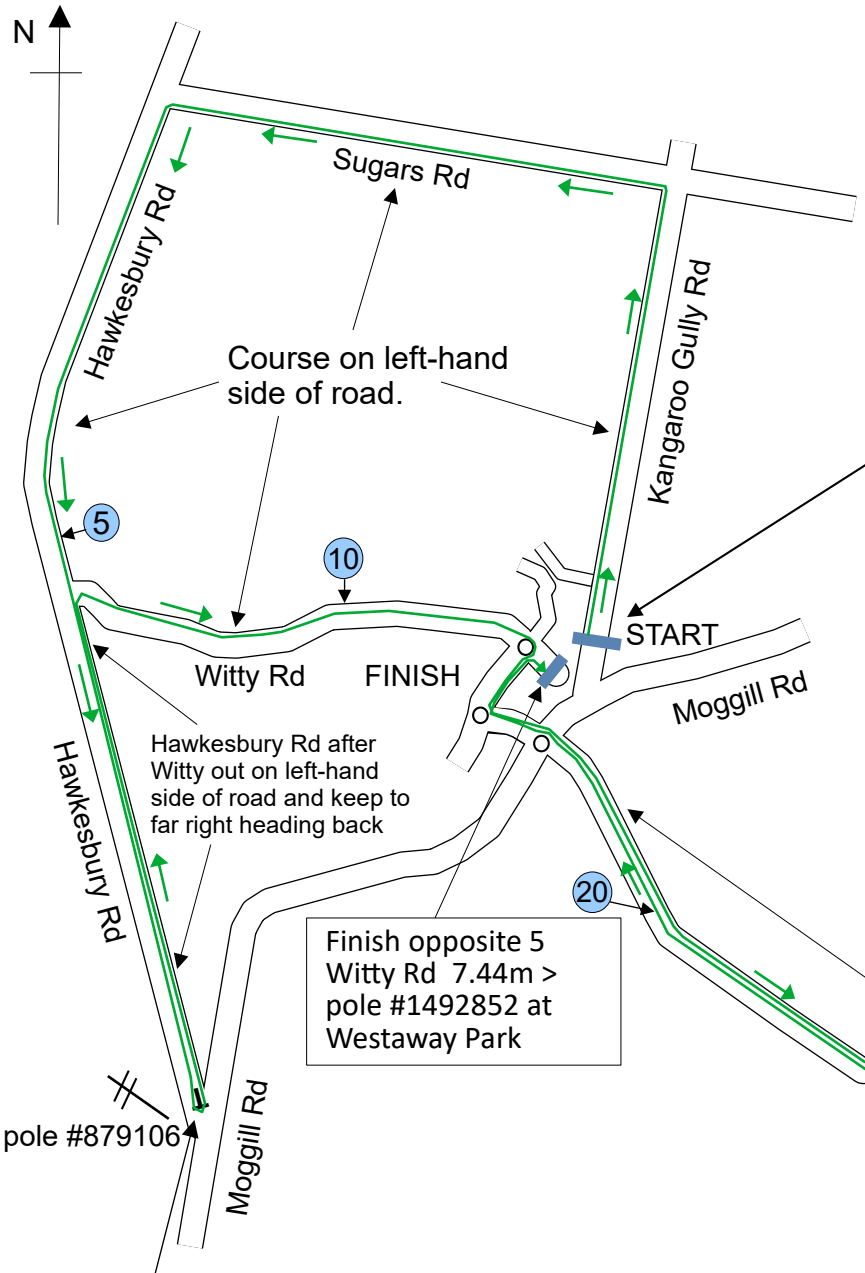

Half Marathon

Course Measurement Map 2025

Finish opposite 5 Witty Rd 7.44m > pole #1492852 at Westaway Park

Hawkesbury Rd turn-point, level with pole #879106 on western side of road

Course →

Priors Pocket Rd turn-point, level with pole #66253 on western side of road