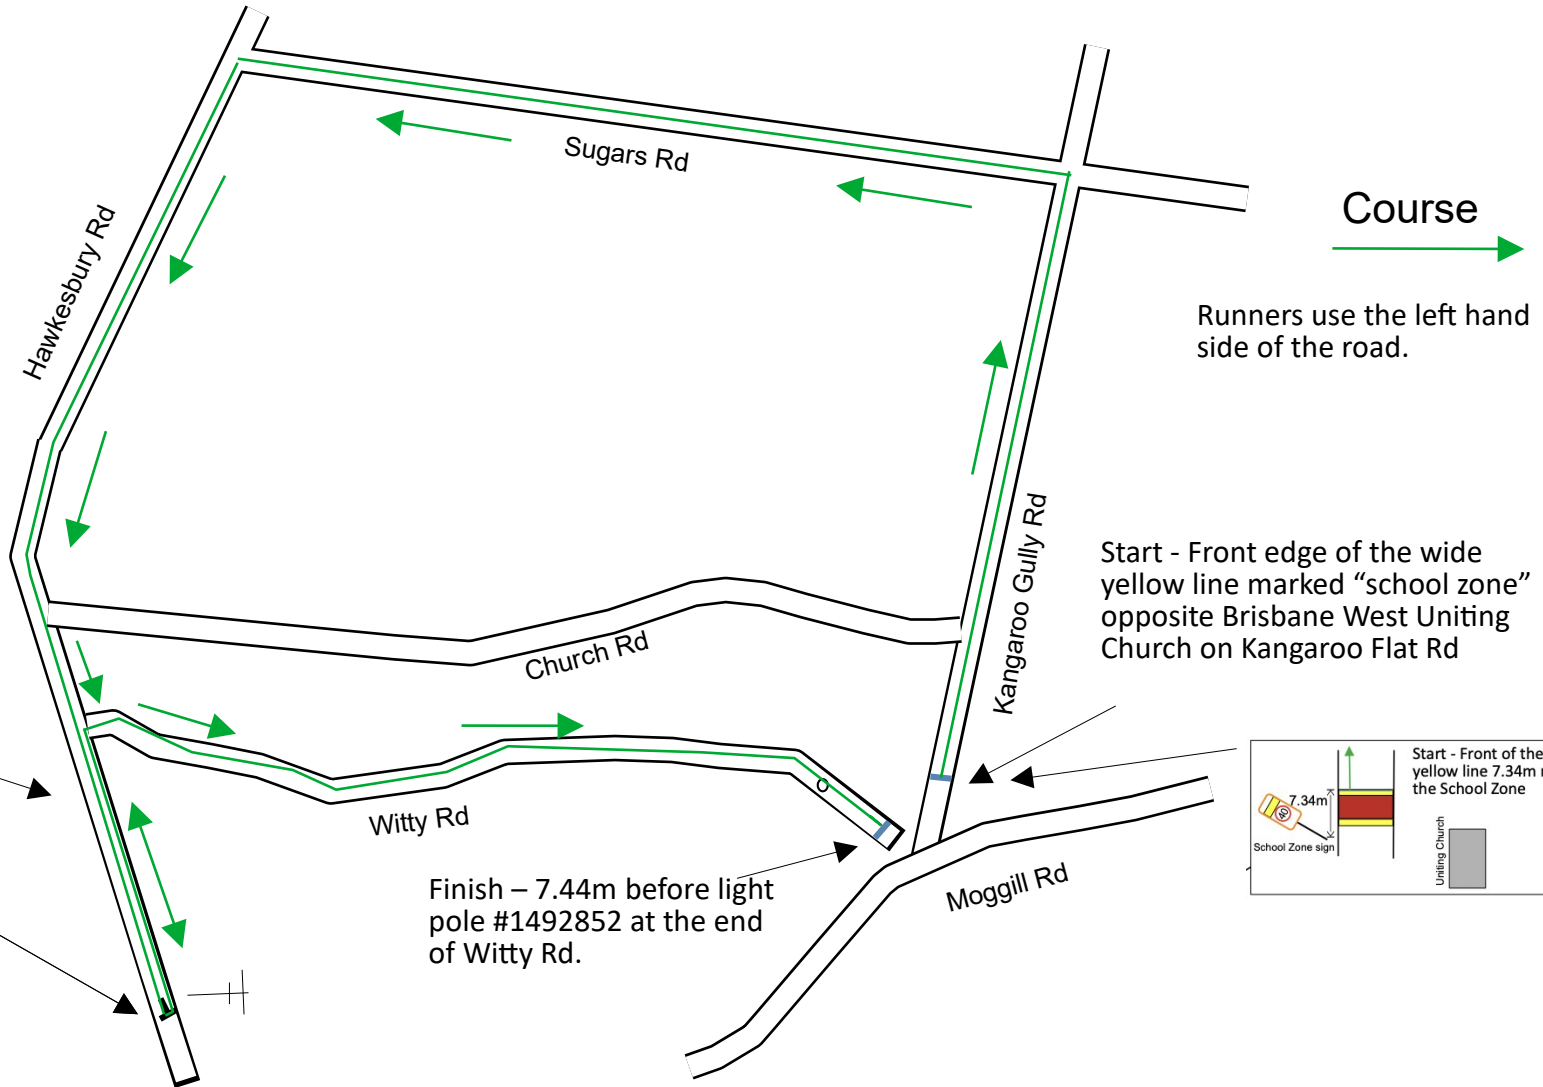

Moggill 10KM

Course Measurement Map 2025

World Athletics International
Measurement Certificate

Richard Quirk – Grade C Measurer
Measured: 12/12/2024
Expires: 12/12/2029

Runners return on the right hand side of the road from TP to Witty Rd

Turn point:
55 Hawkesbury Rd
72.5m > PP#25626

Finish – 7.44m before light pole #1492852 at the end of Witty Rd.

Start - Front edge of the wide yellow line marked "school zone" opposite Brisbane West Uniting Church on Kangaroo Flat Rd