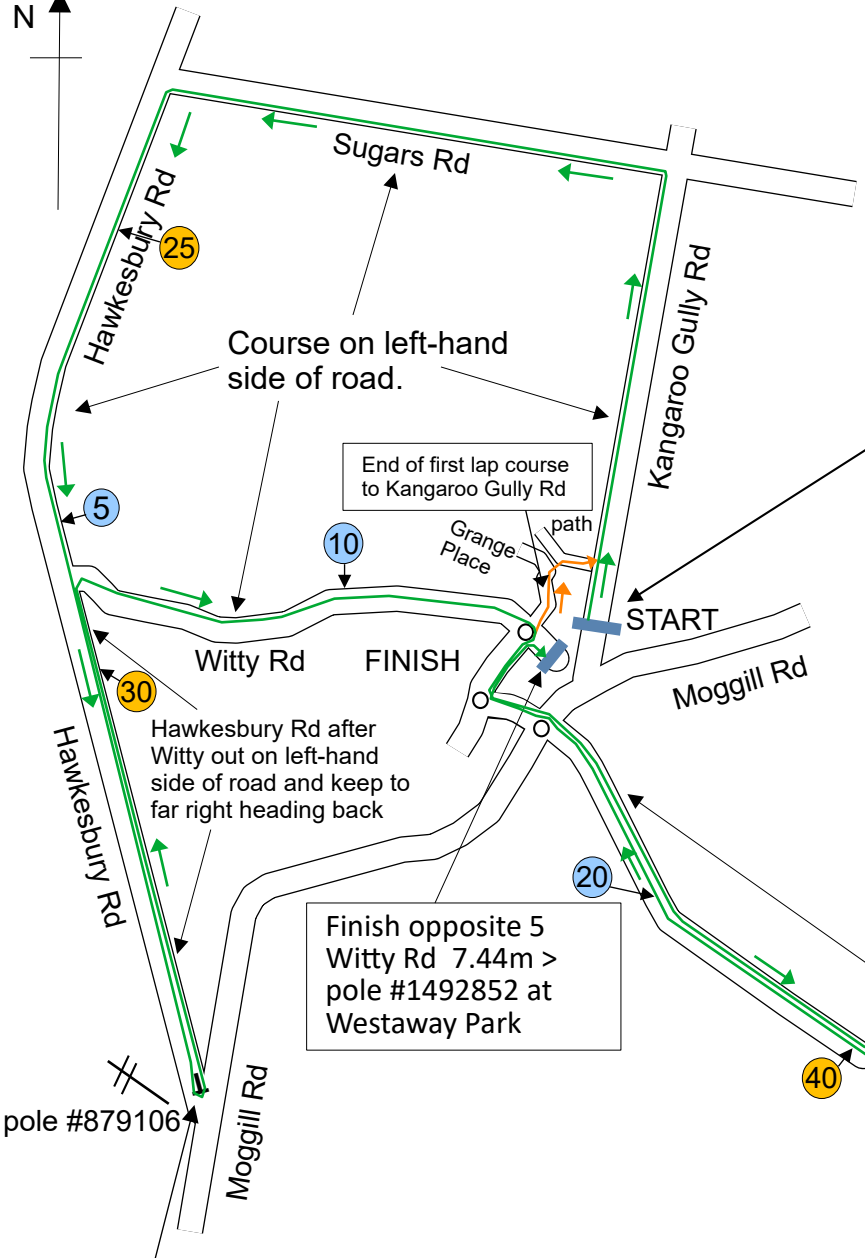

Marathon

Course Measurement Map 2025

Finish opposite 5 Witty Rd 7.44m > pole #1492852 at Westaway Park

Hawkesbury Rd turn-point, level with pole #879106 on western side of road

Course →

Marathon 2 laps

Lap 2 route minor changes →

Priors Pocket, course out on left-hand side of road keep to far left heading out.

Priors Pocket Rd turn-point, level with pole #66253 on western side of road

World Athletics International Measurement Certificate