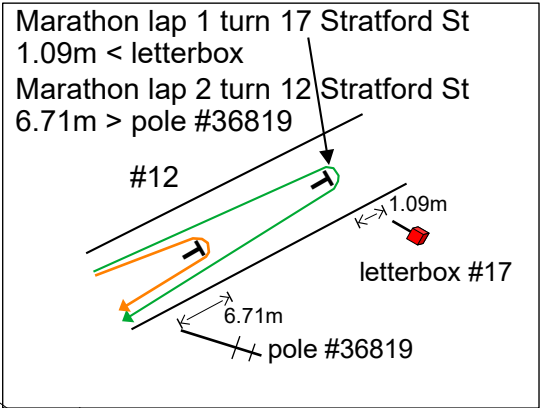

Marathon

Course Measurement Map 2025

Finish opposite 5 Witty Rd 7.44m > pole #1492852 at Westaway Park

Hawkesbury Rd turn-point, level with pole #879106 on western side of road

Course →

Marathon 2 laps

Lap 2 route minor changes →

Priors Pocket, course out on left-hand side of road keep to far left heading out.

Priors Pocket Rd turn-point, level with pole #66253 on western side of road

World Athletics International Measurement Certificate

Don Wallace

Measured: 30/11/2024

Expires: 31/12/2029